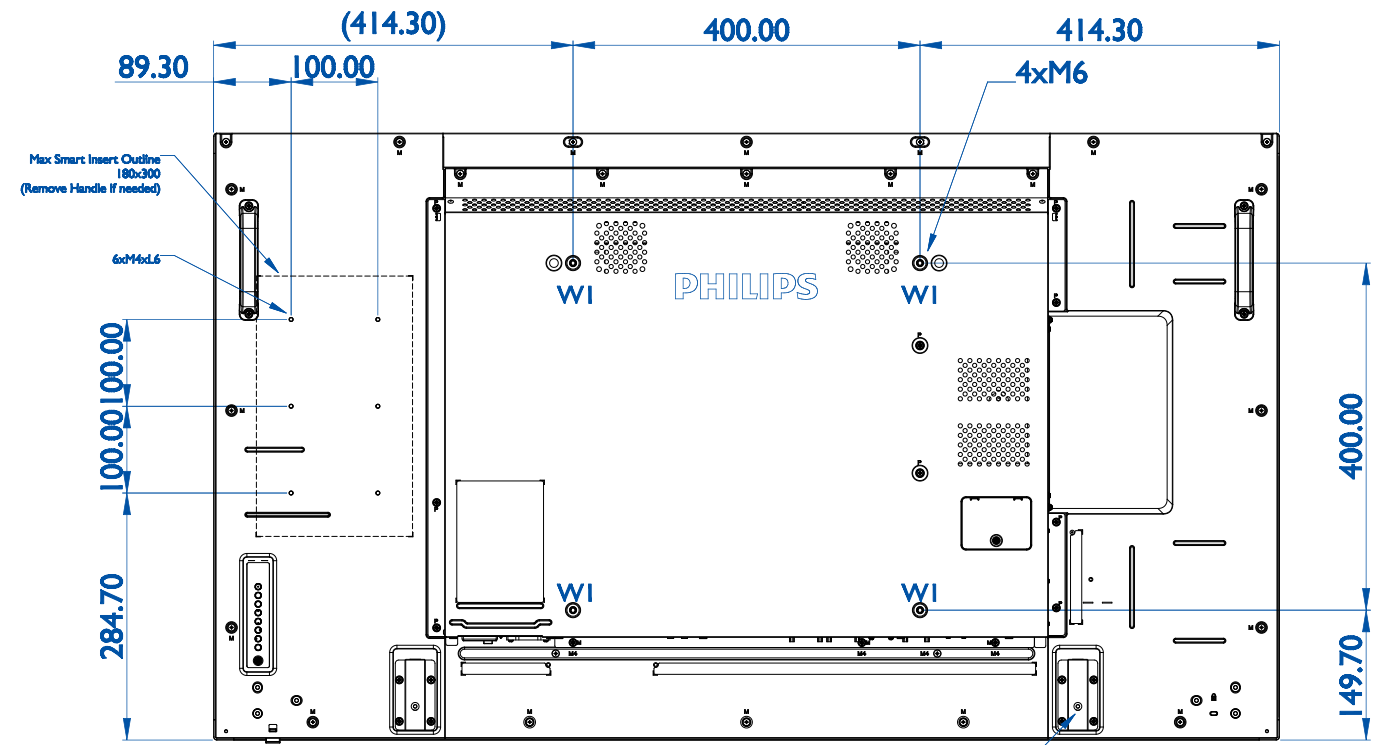

Philips BDL5570EL/BDL5590VL

Version: 1.1

Release Date: 2015/09/24

For BM04642 Stand, M4xL40 Screw

Wall Mount Hole Specification

Available screw length: $L=10+X$	Type	Screw Size	L	$L_{max}=B+X$	A	C
Max. screw length: $L_{max}=B+X$	WI	M6	$10+X$	$14.6+X\text{mm}$	4.5mm	17.3mm

Where
 No thread distance: A
 Thickness of wall mount plate: X