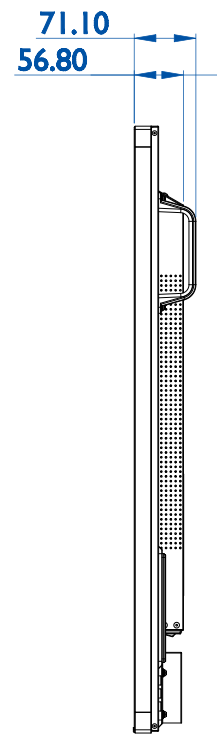

Philips BDL5570EL/BDL5590VL

Version: 1.1

Release Date: 2015/09/24

For BM04642 Stand, M4xL40 Screw

Wall Mount Hole Specification

Available screw length: $L=10+X$	Type	Screw Size	L	$L_{max}=B+X$	A	C
Max. screw length: $L_{max}=B+X$	WI	M6	$10+X$	$14.6+X\text{mm}$	4.5mm	17.3mm

Where
 No thread distance: A
 Thickness of wall mount plate: X