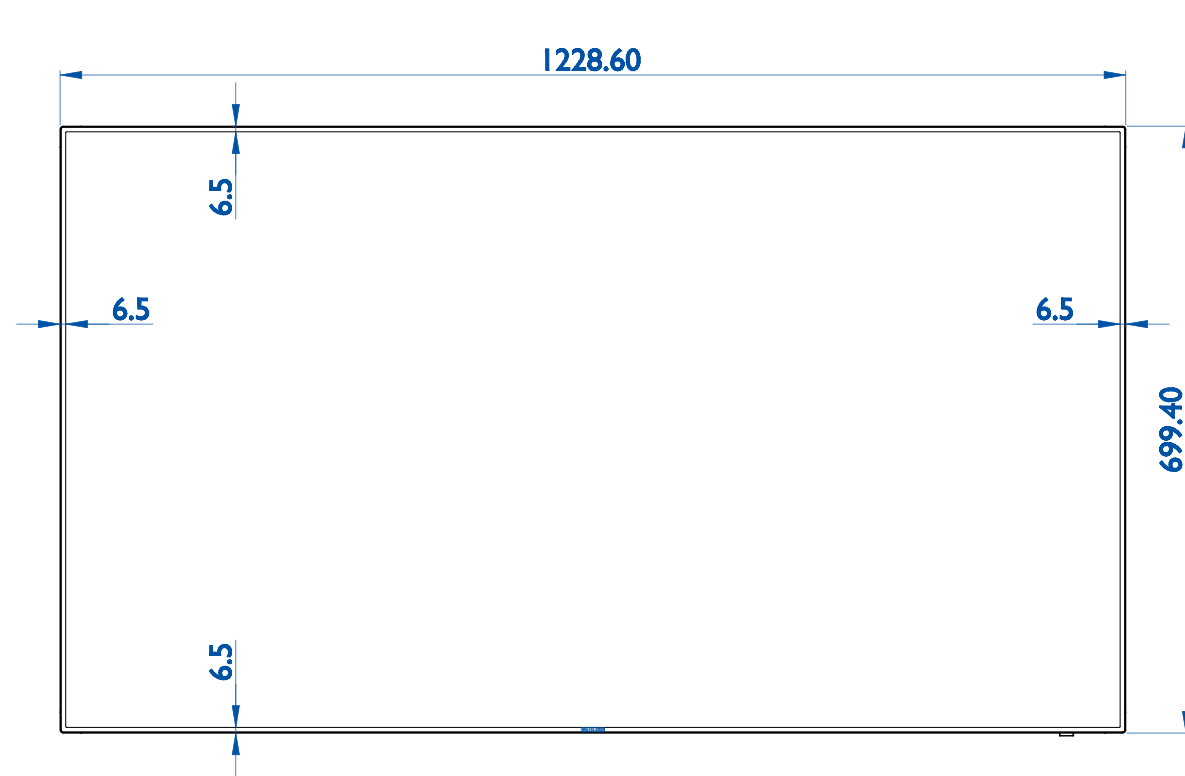

Philips BDL5570EL/BDL5590VL

Version: 1.1

Release Date: 2015/09/24

For BM04642 Stand, M4xL40 Screw

Wall Mount Hole Specification

Available screw length: $L=10+X$	Type	Screw Size	L	$L_{max}=B+X$	A	C
Max. screw length: $L_{max}=B+X$	WI	M6	$10+X$	$14.6+X\text{mm}$	4.5mm	17.3mm

Where
 No thread distance: A
 Thickness of wall mount plate: X